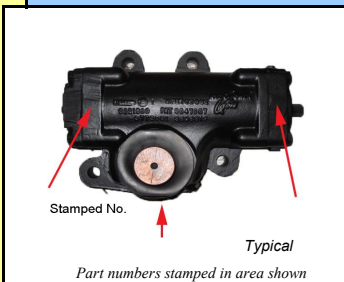

HFB70 Series

TRW / Ross Steering Gear

Application	Common part numbers	Interchange
Volvo / Freightliner	HFB70042	9047730, 9047740, B14-09920-001
White / Western Star	HFB70045	38301-0006
Kenworth	HFB70065	K254-206
Peterbilt	HFB70114	10-02350

Many other HFB series gears available - please call

Complete seal kit for HFB70 gears **K309**

Please call 1-800-650-4145 for pricing / availability