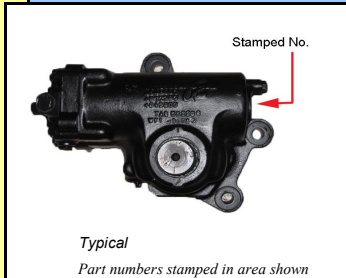

Remanufactured Steering Gears For Heavy Duty Trucks

TRW

TAS55 Series

TRW / Ross Steering Gear

Application	Common part numbers	Interchange
Freightliner	TAS55003	14-15655-000
Ford	TAS55006	F4HZ3504A
Ford	TAS55010	F81Z3504BA
Freightliner	TAS55016	14-15451-000

Many other TAS series gears available - please call

Complete seal kit for TAS55 gears **K302**

Please call 1-800-650-4145 for pricing / availability