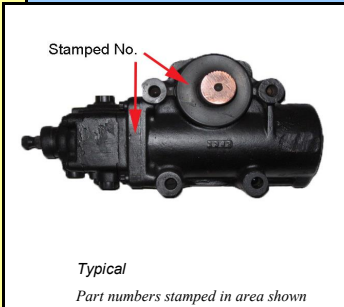

Remanufactured Steering Gears For Heavy Duty Trucks

TRW

HF54 Series

TRW / Ross Steering Gear

Application	Common part numbers	Interchange
Ford	HF54044	D0TZ3504A, D0HT3504GA, D7HT3N503DA, D7HT3N503DA
Ford	HF54050	D0HZ3504J
International	HF54053	442783C91
Ford	HF54059	E1HZ3504K, E1TD3N503AE, E4HZ3504B