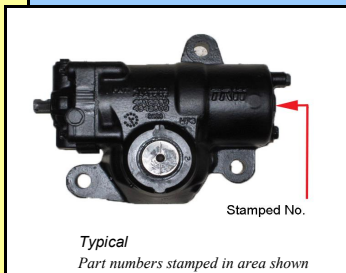

TAS65 Series

TRW / Ross Steering Gear

Application	Common part numbers	Interchange
Freightliner	TAS65004	RGT66007R, 14-10334-000
Freightliner	TAS65005	RGT66006R, 14-10335-000
Volvo	TAS65006	38301-3211, 38301-0020, 38301-0037, 3188134, 3188135
Kenworth	TAS65007	RGT66001R, K254-233, K254-194
Western Star	TAS65014	38301-3409, 14-17732-000
Peterbilt	TAS65024	RGT66005R, 10-02458, 10-02153
International	TAS65042	1663200C91
Freightliner	TAS65052	6814600401
Kenworth	TAS65079	
Ford	TAS65105	F6HT3N503DC, F6HZ3504DB
Kenworth	TAS65127	
Freightliner	TAS65129	14-12965-000, 14-12747-000
Volvo	TAS65150	3098661, 20435348, 8086784
Freightliner	TAS65155	14-13451-000, 14-13452-000
Freightliner	TAS65157	14-13452-001
Volvo	TAS65204	20518924
Kenworth	TAS65218	
Kenworth	TAS65219	

Many other TAS series gears available - please call

Complete seal kit for TAS65 gears **K303**

Please call 1-800-650-4145 for pricing / availability