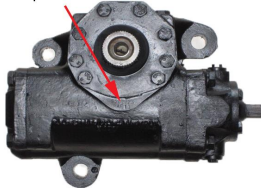

Remanufactured Steering Gears For Heavy Duty Trucks

Sheppard

M80 & M90 Series MD83, HD94

Sheppard Steering Gear

Stamped No.

Typical

Part numbers stamped in area shown

Application	Common part numbers	
International	M80SAA (slave)	
International	M90PAE	

Many other M series gears available - please call

Complete Seal Kits	
M80	K324
M80SLAVE	K334
MD83	K339
M90	K325
M90SLAVE	K335
HD94	K331

Please call 1-800-650-4145 for pricing / availability