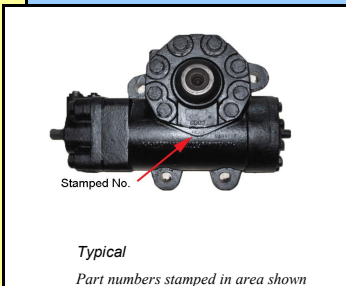

Please call 1-800-650-4145 for pricing / availability

Remanufactured Steering Gears For Heavy Duty Trucks

Sheppard

M110 Series

Sheppard Steering Gear

Common part numbers

Kenworth	M110PBQ	
Kenworth	M110PFA	
Peterbilt	M110PHB	