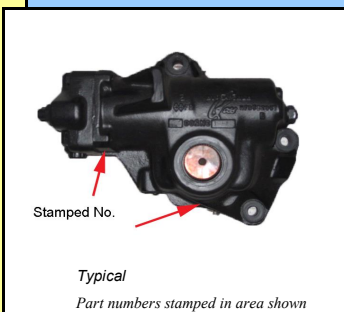

HFB52 Series

TRW / Ross Steering Gear

Application	Common part numbers	Interchange
International	HFB52013	475178C91, 496785C91
Ford	HFB52023	E1HZ3504M

Many other HFB series gears available - please call

Complete seal kit for HFB52 gears **K307**

Please call 1-800-650-4145 for pricing / availability