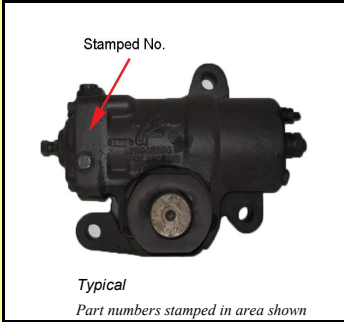

Remanufactured Steering Gears For Heavy Duty Trucks

TRW

HFB64 Series

TRW / Ross Steering Gear

Application	Common part numbers	Interchange
Freightliner	HFB64033	B14-09919-000
International	HFB64057	475179C93
Ford	HFB64079	E2HZ3504A, E2HT3N503AB, E7HZ3504E, E7HT3N503EA
Ford	HFB64080	E2HZ3504B, E7HZ3504F, F1HZ3504B, FOHT3N503BA
Kenworth	HFB64082	K254-233
Peterbilt	HFB64083	10-02064
Peterbilt	HFB64126	10-02153

Many other HFB series gears available - please call

Complete seal kit for HFB64 gears **K308**

Please call 1-800-650-4145 for pricing / availability