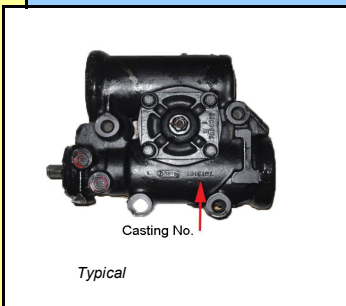

Many other M series gears available - please call

Complete Seal Kits: M110	
w/ bolt on cover	K326
w/ snap ring & L seal	K336

Please call 1-800-650-4145 for pricing / availability

Saginaw

710 Series

Saginaw Steering Gear