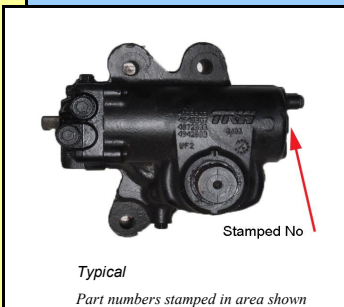

THP60 Series

TRW / Ross Steering Gear

Application	Common part numbers	Interchange
Freightliner	THP60006	14-15040-000, 14-17724-000
Volvo	THP60009	20511466
Freightliner	THP60010	14-15702-000, 14-17727-000

Many other THP series gears available - please call

Complete seal kit for THP60 gears **K310**

Please call 1-800-650-4145 for pricing / availability