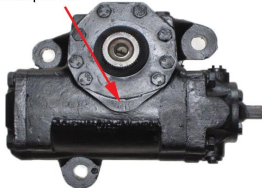

M80 & M90 Series MD83, HD94

Sheppard Steering Gear

Stamped No.

Typical

Part numbers stamped in area shown

Application	Common part numbers	
International	M80SAA (slave)	
International	M90PAE	

Many other M series gears available - please call

Complete Seal Kits	
M80	K324
M80SLAVE	K334
MD83	K339
M90	K325
M90SLAVE	K335
HD94	K331

Please call 1-800-650-4145 for pricing / availability

M100 Series

Sheppard Steering Gear

Stamped No.

Typical

Part numbers stamped in area shown