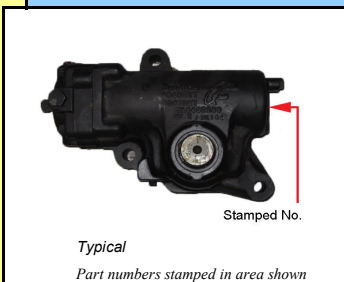

TAS40 Series

TRW / Ross Steering Gear

Application	Common part numbers	Interchange
International	TAS40002	1661663C91
International	TAS40006	1688882C91
International	TAS40040	3554372C91
International	TAS40042	

Many other TAS series gears available - please call

Complete seal kit for TAS40 gears **K301**

Please call 1-800-650-4145 for pricing / availability