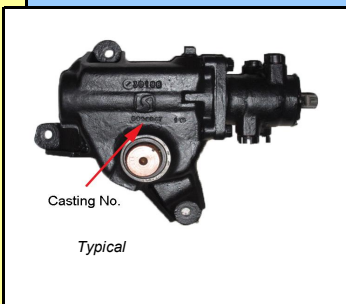

Power Assist 4 Line

Saginaw Steering Gear

Common

part numbers	Sector Shaft Type	Cast no.
5690653	Semi Splined	5690653
5696067LV	Semi Splined LL1	5696067 (Valve Cast # 5687511)
5696067HV	Semi Splined LL1	5696067 (Valve Cast # 5697919)
7802018	Semi Splined L2	7802018
7832003	Semi Splined	7832003
7832331	Semi Splined LL	7832331
7832333	Semi Splined	7832333

Seal kit for 1-1/2" dia. sector	K352
Seal kit for 1-3/4" sector	K351

Please call 1-800-650-4145 for pricing / availability