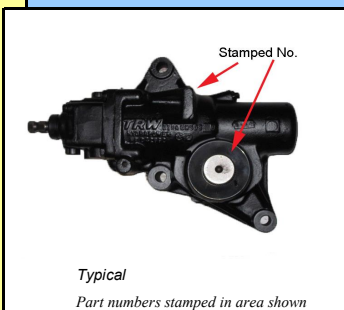

HF64 Series

TRW / Ross Steering Gear

Application	Common part numbers	Interchange
Ford	HF64076	D0HA3N503E, D1HA3N503BB, D1HZ3504F, E0HT3N503LA
Ford	HF64077	D0HA3N503F, D6HA3N503AA, D1HZ3504E, E0HT3N503MA
Mack	HF64090	20QC49301P2
Mack	HF64119	20QC49307, 20QC49307P1

Many other HF series gears available - please call

Complete seal kit for all HF64 **K306**

Please call 1-800-650-4145 for pricing / availability