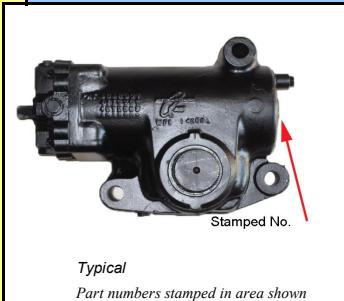

Remanufactured Steering Gears For Heavy Duty Trucks

TRW

TAS85 Series

TRW / Ross Steering Gear

Application	Common part numbers	Interchange
Freightliner	TAS85002	38301-3438, 38301-3419, 14-12438-001
Peterbilt	TAS85031	10-01734
Kenworth	TAS85036	
Peterbilt	TAS85052	10-02345
Kenworth	TAS85062	
Kenworth	TAS85147	

Many other TAS series gears available - please call

Complete seal kit for TAS85 gears **K304**

Please call 1-800-650-4145 for pricing / availability